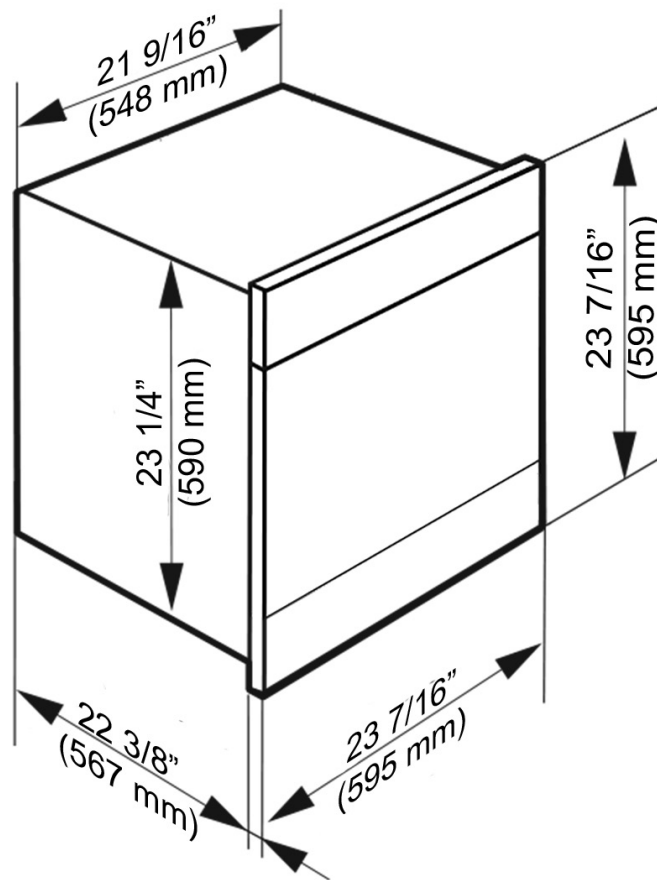

### SPECIFICATIONS

DGC 6860 XXL — Item 23686053USA

Overall Fascia Dimensions 23<sup>7</sup>/<sub>16</sub>" (595 mm) W x 23<sup>7</sup>/<sub>16</sub>" (595 mm) H x 7<sup>7</sup>/<sub>8</sub>" (23 mm) D

Overall Unit Width - Excluding Fascia Dimension 21<sup>9</sup>/<sub>16</sub>" (548 mm)

#### Shipping

Shipping Weight 135 lbs (61 kg)

Shipping Dimensions 28<sup>7</sup>/<sub>8</sub>" W x 28<sup>3</sup>/<sub>8</sub>" H x 26<sup>5</sup>/<sub>8</sub>" L

## PRODUCT SPECIFICATIONS

Isometric View