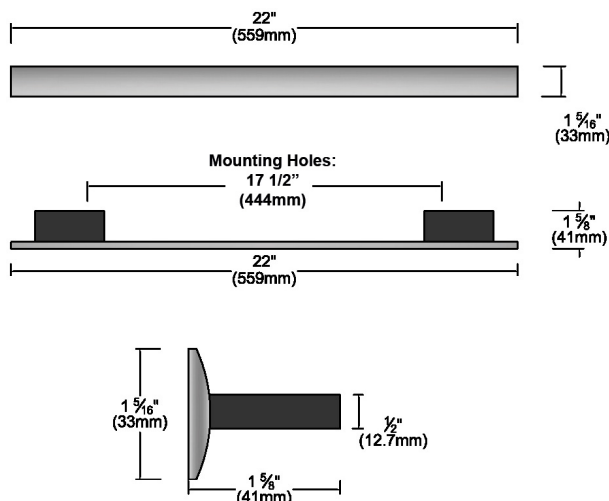

PureLine Combi-Steam Oven DGC 6860 XXL

HANDLE DETAILS

All Miele Signature And PureLine
Handle Dimensions

Please note hinges may require adjusting or replacing when changing from a ContourLine Handle to a PureLine or Miele Signature Handle.

All ContourLine Handle
Dimensions