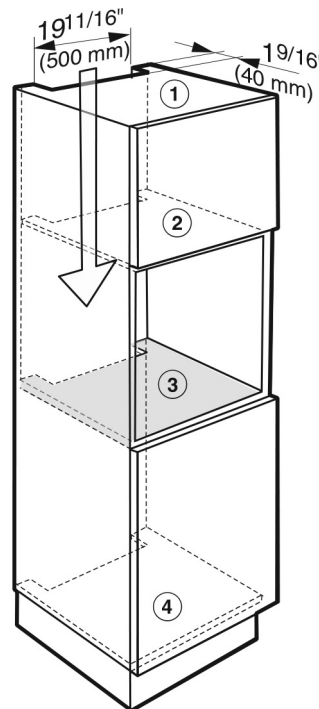

Tall Cabinet Installation — Venting and/or Plumbing Requirements

- ① Cut-out in top of unit (ventilation)
- ② Cut-out in the interim shelf above the building-in niche (for ventilation)
- ③ Cut-out in the interim shelf below the building-in niche (plumbing)
- ④ Cut-out in unit floor (plumbing)