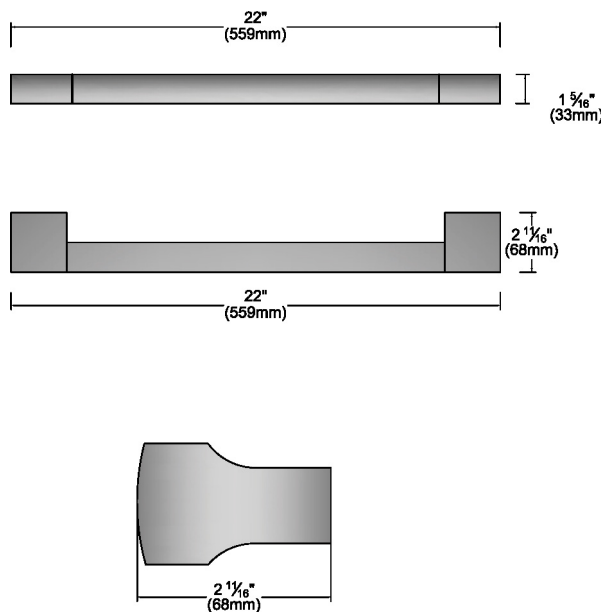

Please note hinges may require adjusting or replacing when changing from a PureLine or Miele Signature Handle to a ContourLine Handle.