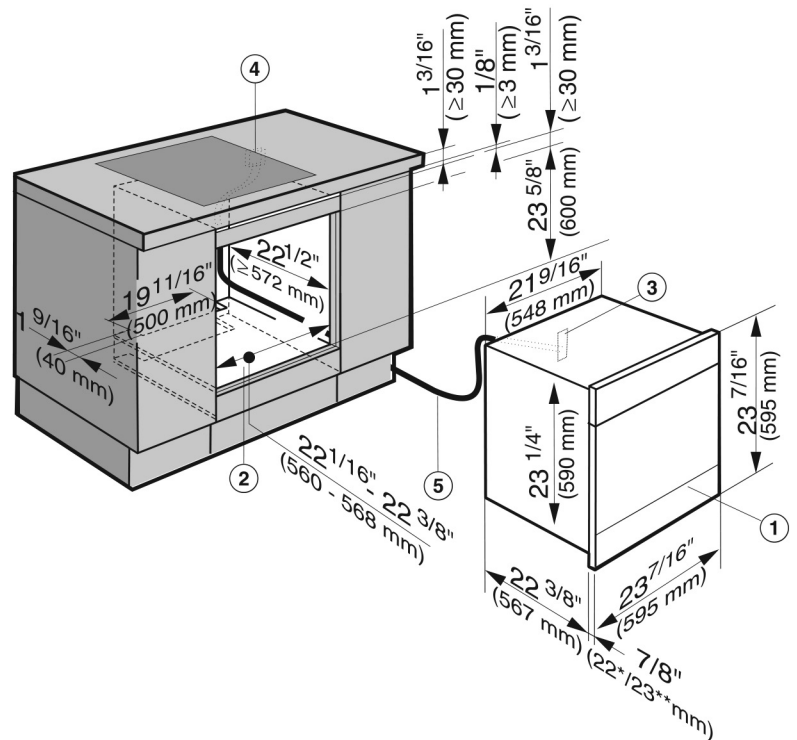

PureLine Combi-Steam Oven DGC 6860 XXL

INSTALLATION SPECIFICATIONS

Undercounter Installation

- ① Steam oven
- ② Niche
- ③ Pass-through for the power cord
- ④ Recommended position for electrical outlet
- ⑤ Power cord, L = 78 3/4" (2,000 mm)

* Glass front / ** Metal front

When building the appliance into a base unit underneath a cooktop, please also observe the installation instructions for the cooktop and its respective installation depth (see the installation instructions for the cooktop).