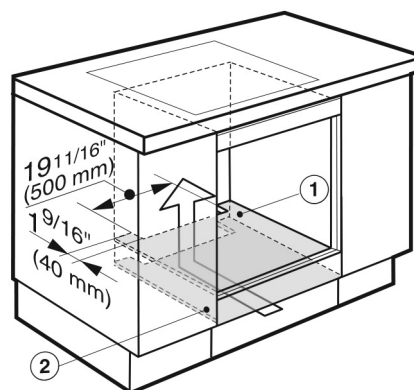

Undercounter Installation— Venting Requirements

To ensure that the Combi Steam Oven has adequate ventilation, the following cut-outs measuring 19 11/16" x 1 9/16" (500 x 40 mm) must be made:

- ① in the appliance support base
- ② in the bottom of the cabinet space below

The cabinet housing must not have a back panel fitted behind the installation niche.