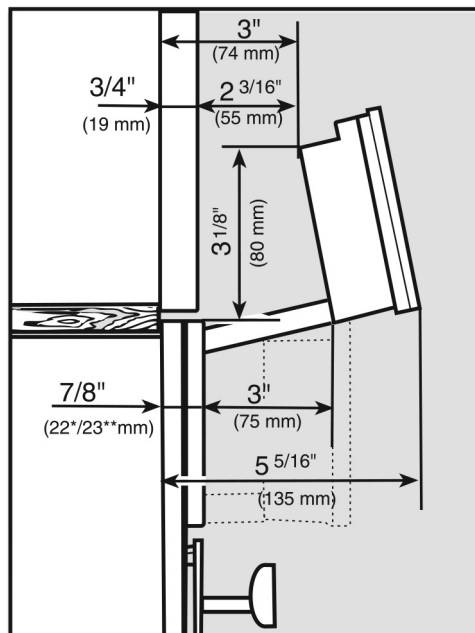

* Glass front / ** Metal front